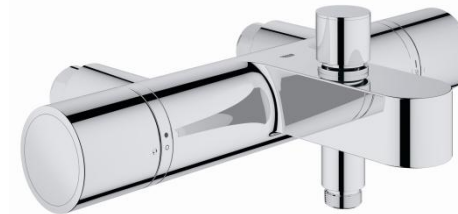

- Complete Low Pressure Thermostat Range

Shower	0.1 to 5 bar
Bath/Shower	0.1 to 5 bar
- Grohtherm 1000LP Cosmo award winning design at competitive price
- Cosmopolitan design at best value
- 150mm centers wall mounted solutions (exp valve)
- Optional DDA handles

HP LP

NEW

Grotherm 1000 Cosmo Universal Pressure

What is it?

GROHE TurboStat® Technology for full performance at Low Pressure Conditions

- Universal Pressure Operation from 0.1 to 5 bar
- High performance bath filling - **15 l/min.** flow performance at **0.2 bar**
- 50 l/min flow rate on high pressure installations for filling the tub within only 2-3 minutes
- Grotherm 1000 Cosmo award winning design at entry level price
- Several combination options with different unions for 180mm deck-mounted to 150mm wall mounted installations
- Complying with UK approval standards (WRAS and TMV2)
- Integrated temperature end stop at 46°C complying with part G specification. Flush handles without buttons – also good for public hose in hotels

NEW

Grotherm 1000 Cosmo Universal Pressure What are the details?

34 430 000
**Grotherm 1000 Cosmo
LP Shower Thermostat**
RRP - £168.33

34 448 000
**Grotherm 1000 Cosmo
LP Bath/Shower Thermostat**
RRP - £243.32

34 437 000
**Grotherm 1000 Cosmo LP
& Euphoria kit**
RRP - £241.66

47 909 000 **DDA handles**
RRP - £40.00
(Optional)

NEW

Grohtherm 1000 Cosmo Universal Pressure

Innovative GROHE Technologies. Freedom needs Reliability ENJOY WATER®