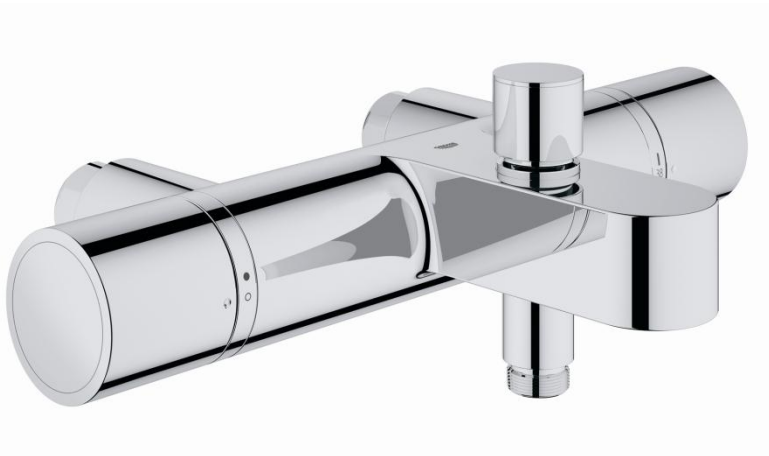

2005

2008

2012

The latest innovative universal pressure bath/shower mixer that delivers a high performance flow rate – 15lpm @0.2bar

NEW

Grohtherm 1000 Cosmo Universal Pressure

What is it?

GROHE TurboStat® Technology for full performance also under Low Pressure Conditions.

- Complete Low Pressure Thermostat Range

Shower	0.1 to 5 bar
Bath/Shower	0.1 to 5 bar
- Grohtherm 1000LP Cosmo award winning design at competitive price
- Cosmopolitan design at best value
- 150mm centers wall mounted solutions (exp valve)
- Optional DDA handles

HP LP

NEW

Grotherm 1000 Cosmo Universal Pressure

What is it?

GROHE TurboStat® Technology for full performance at Low Pressure Conditions

- Universal Pressure Operation from 0.1 to 5 bar
- High performance bath filling - **15 l/min.** flow performance at **0.2 bar**
- 50 l/min flow rate on high pressure installations for filling the tub within only 2-3 minutes
- Grotherm 1000 Cosmo award winning design at entry level price
- Several combination options with different unions for 180mm deck-mounted to 150mm wall mounted installations
- Complying with UK approval standards (WRAS and TMV2)
- Integrated temperature end stop at 46°C complying with part G specification. Flush handles without buttons – also good for public hose in hotels